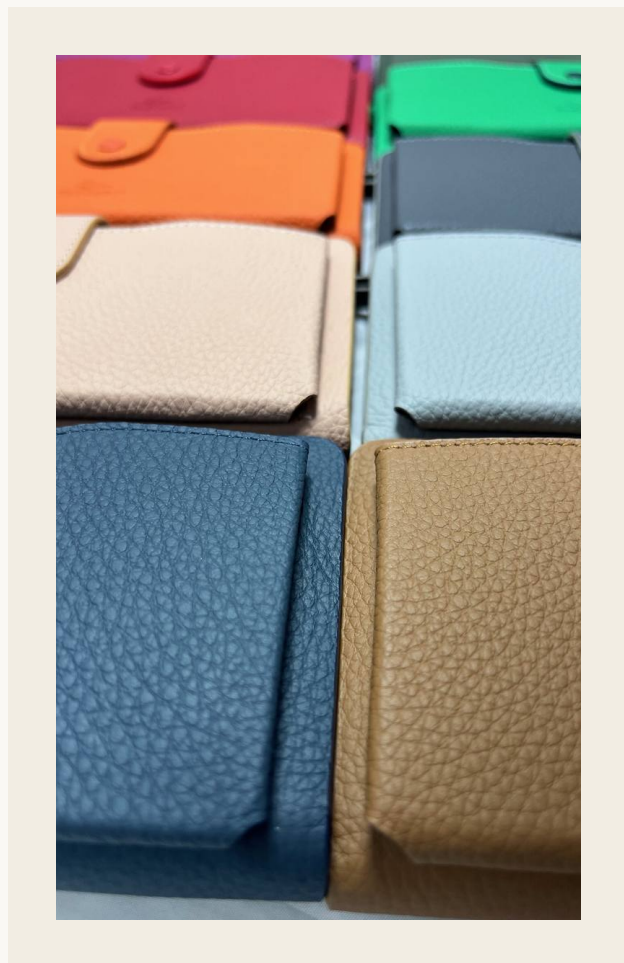

Executive Card Folio

Executive Kart Folio

REFERENCE	MOQ	LEAD TIME
SIS-C006	150 units	28 days