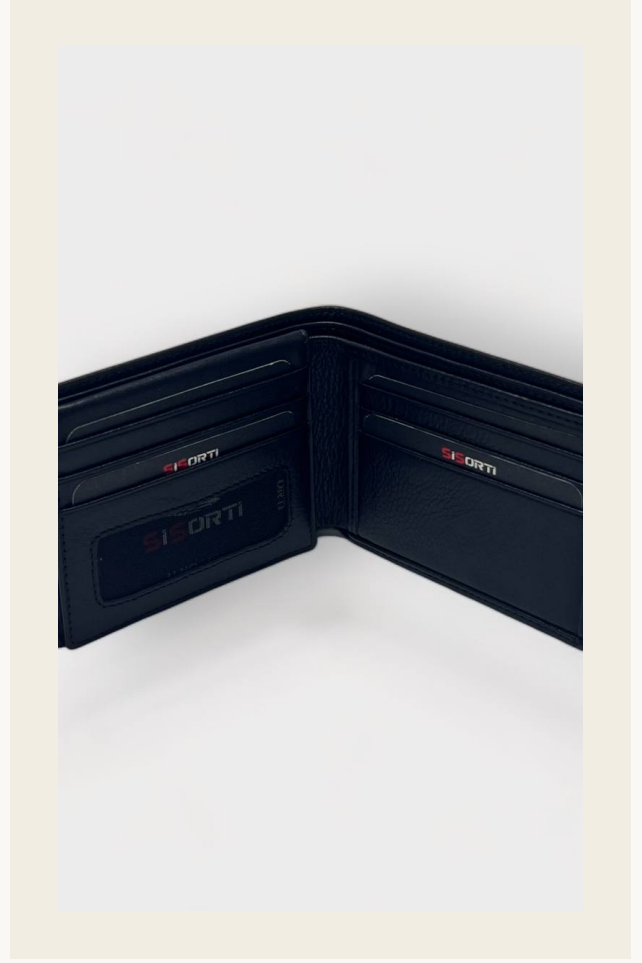

Hisar Coin Wallet

Hisar Bozuklukluk Cüzdan

REFERENCE	MOQ	LEAD TIME
SIS-M012	100 units	35 days