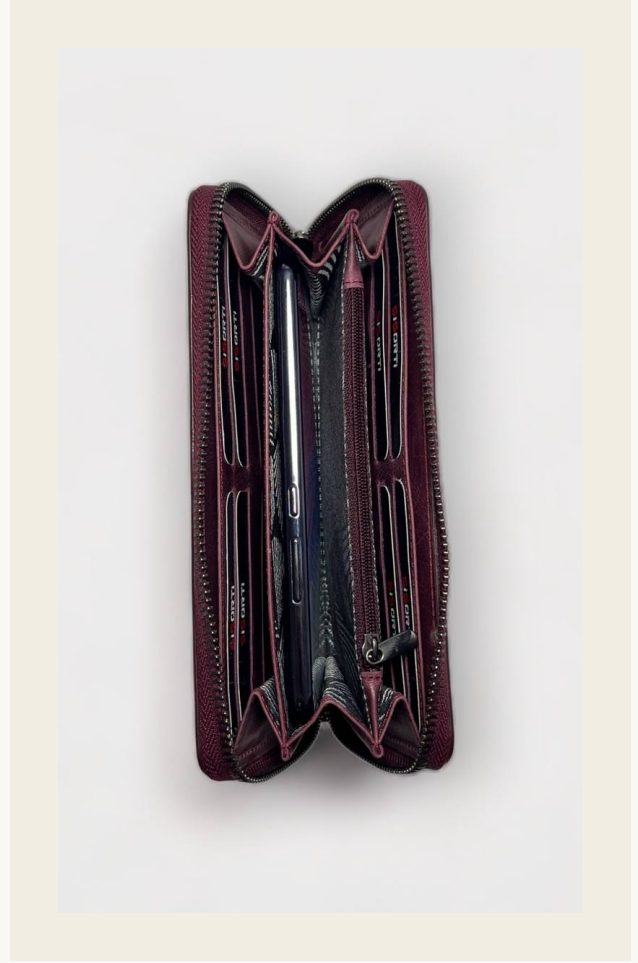

Naz Bifold

Naz Bifold

REFERENCE	MOQ	LEAD TIME
SIS-W060	100 units	35 days