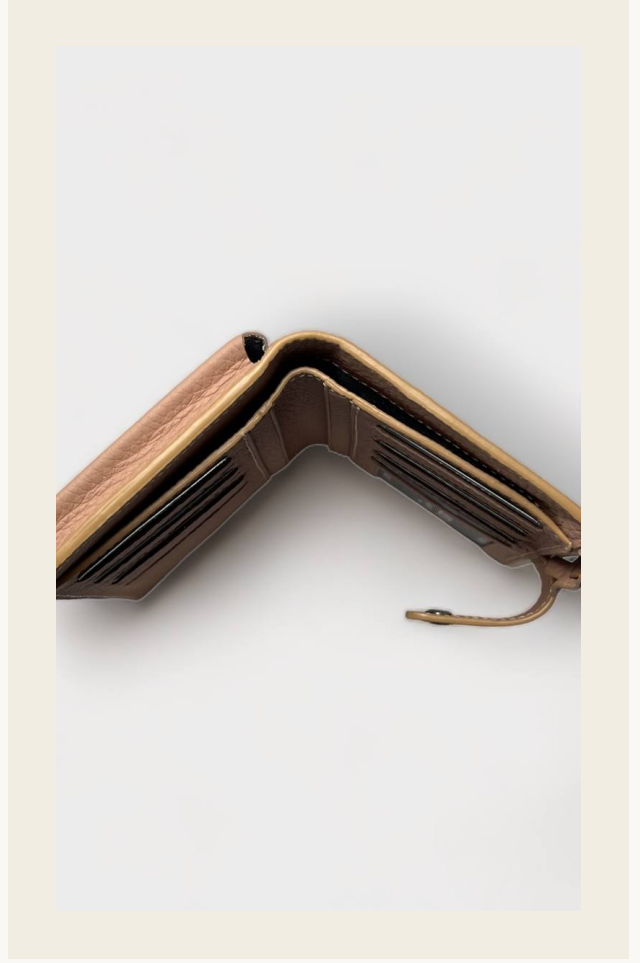

Bodrum Bifold

Bodrum Cüzdan

REFERENCE	MOQ	LEAD TIME
SIS-M020	100 units	35 days