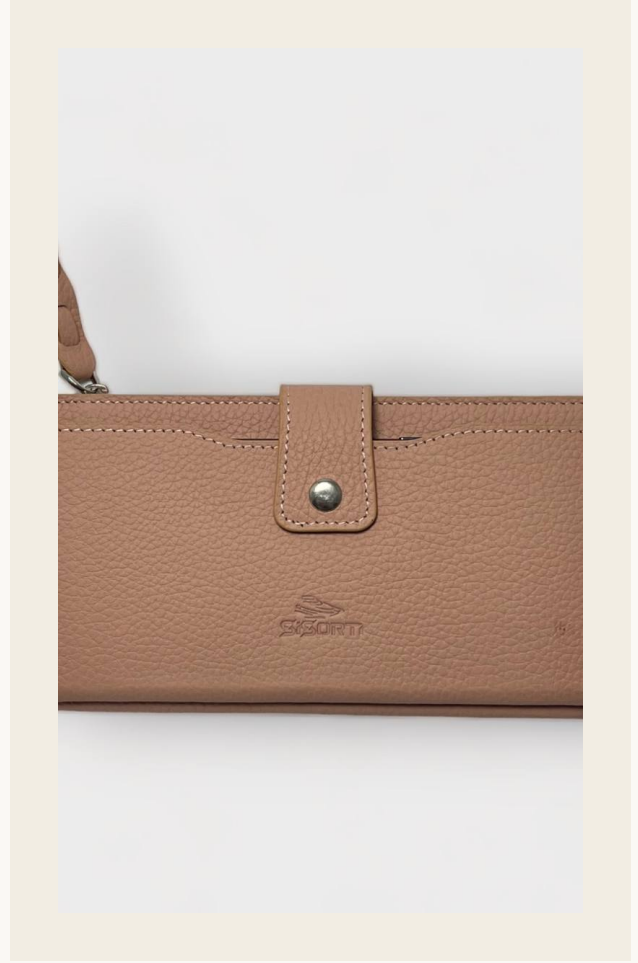

Bosphorus Continental

Bosphorus Continental

REFERENCE	MOQ	LEAD TIME
SIS-W028	100 units	35 days