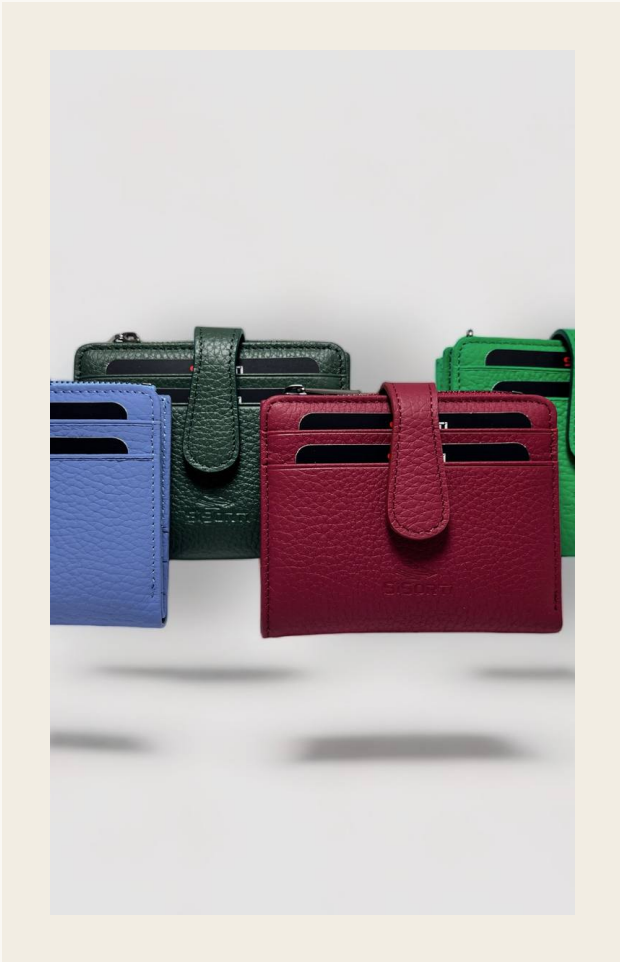

Naz Slim

Naz Slim

REFERENCE

SIS-C039

MOQ

150 units

LEAD TIME

28 days