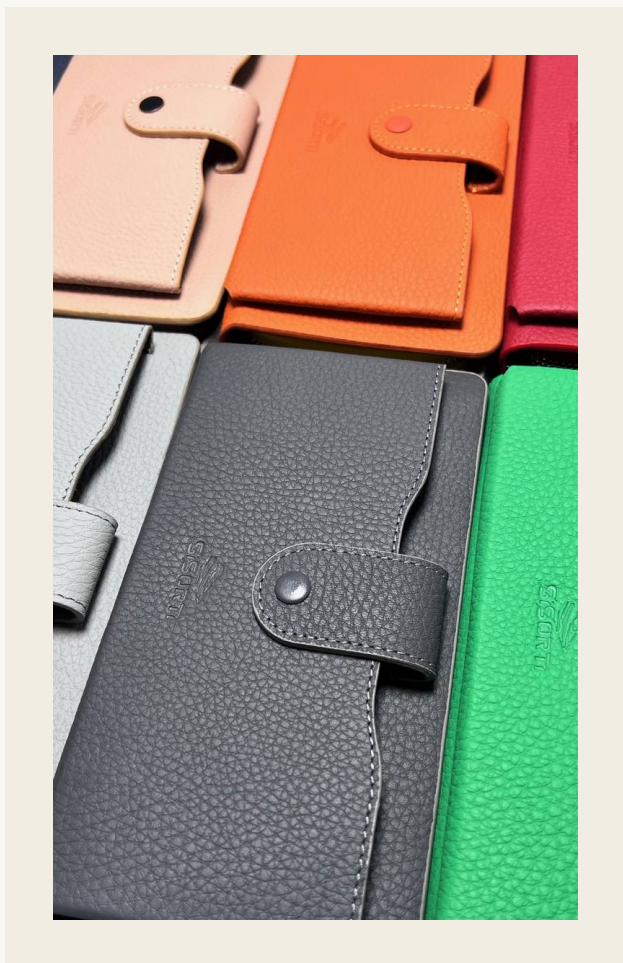

Mini Wallet Holder

Mini Wallet Kartlk

REFERENCE	MOQ	LEAD TIME
SIS-C005	150 units	28 days