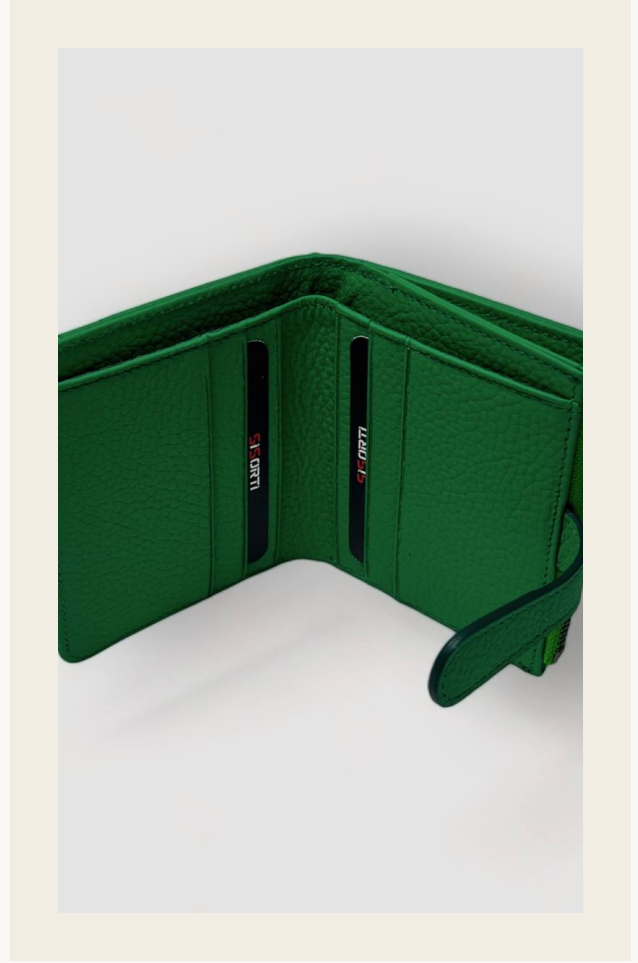

Paris Long

Paris Long

REFERENCE	MOQ	LEAD TIME
SIS-W012	100 units	35 days