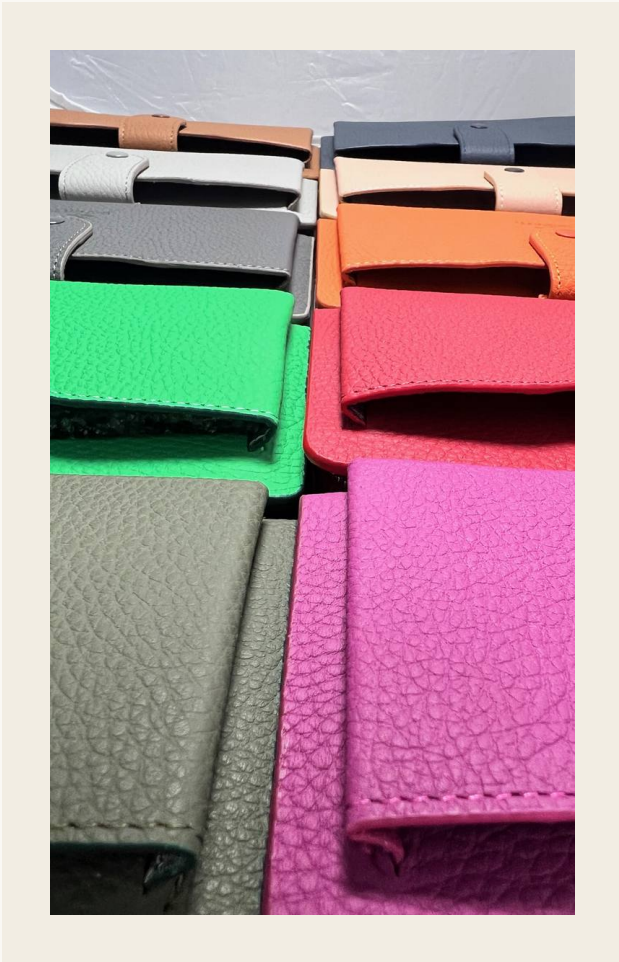

Pera Card

Pera Kart

REFERENCE	MOQ	LEAD TIME
SIS-C007	150 units	28 days