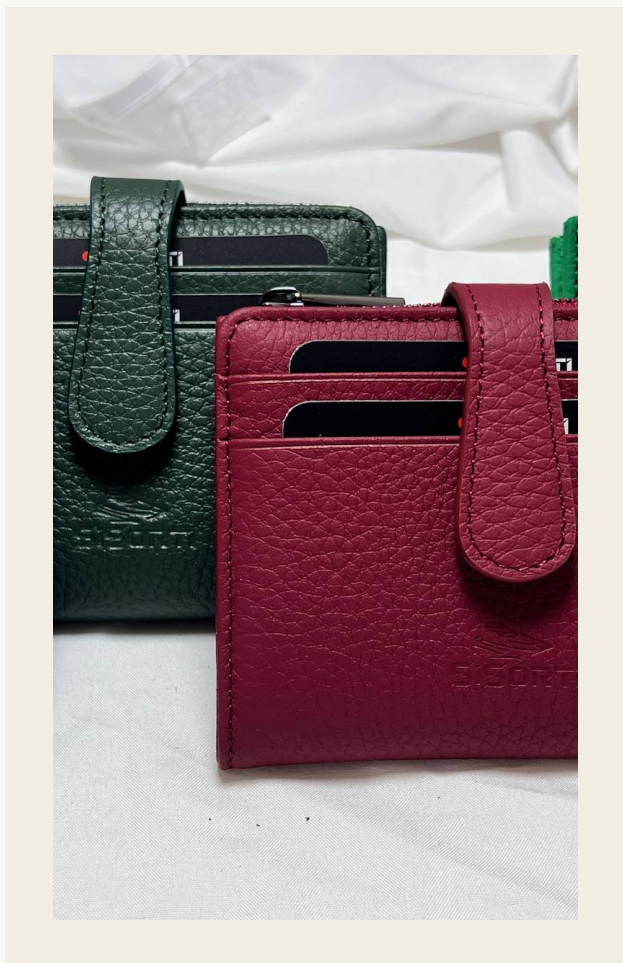

Beren Pocket

Beren Cep

REFERENCE	MOQ	LEAD TIME
SIS-C045	150 units	28 days