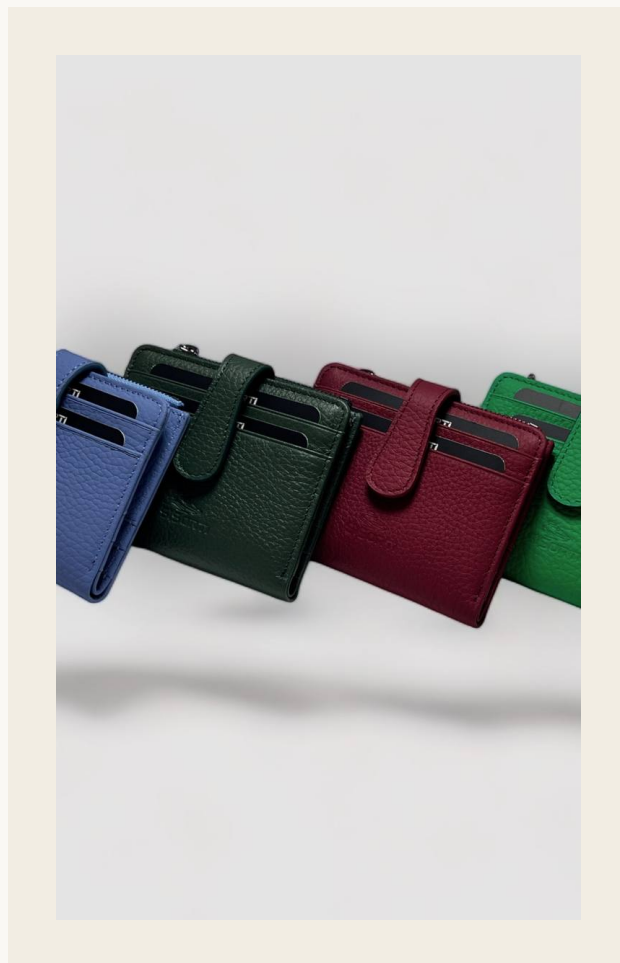

Ela Card

Ela Kart

REFERENCE	MOQ	LEAD TIME
SIS-C046	150 units	28 days