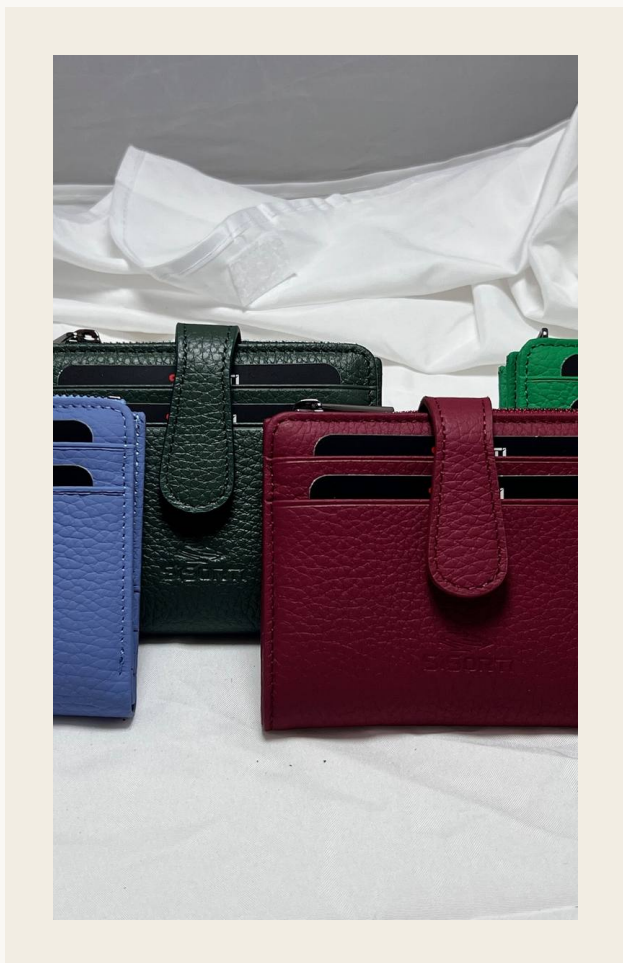

Bianca Holder

Bianca Kartlık

REFERENCE	MOQ	LEAD TIME
SIS-C031	150 units	28 days