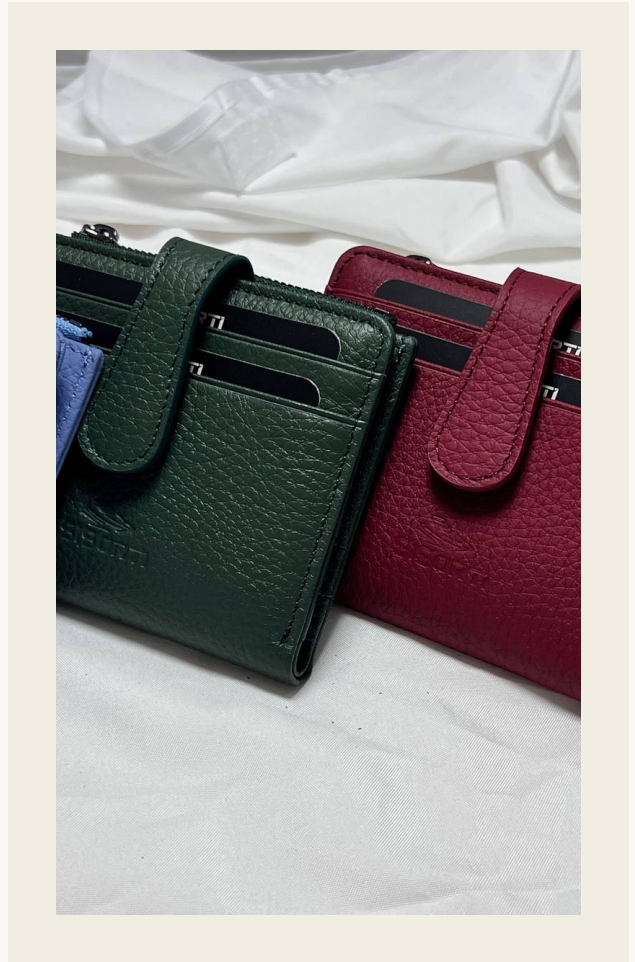

Lila Holder

Lila Kartlk

REFERENCE	MOQ	LEAD TIME
SIS-C044	150 units	28 days