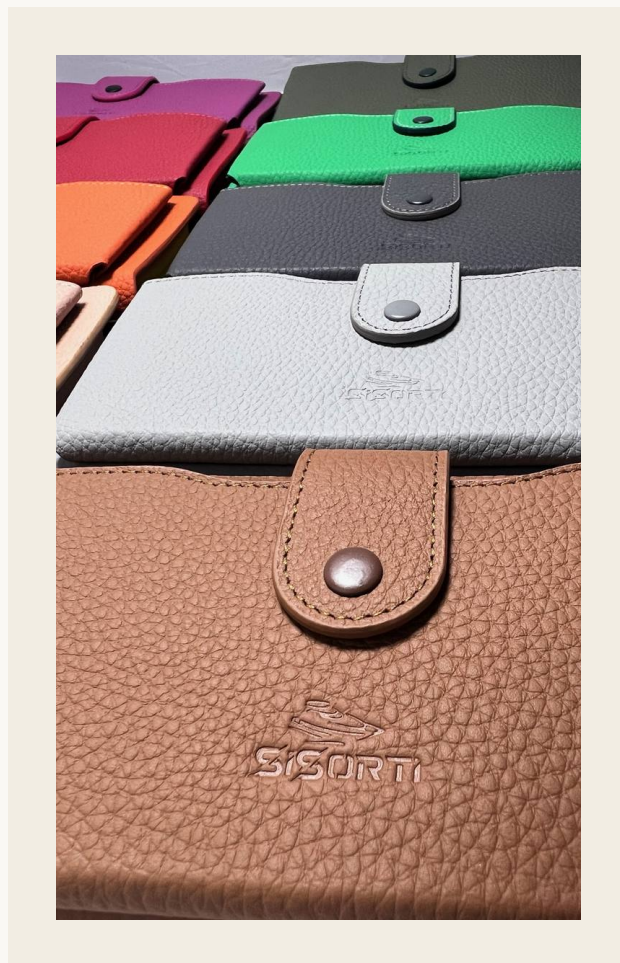

Hierapolis Slim

Hierapolis Slim

REFERENCE	MOQ	LEAD TIME
SIS-C016	150 units	28 days