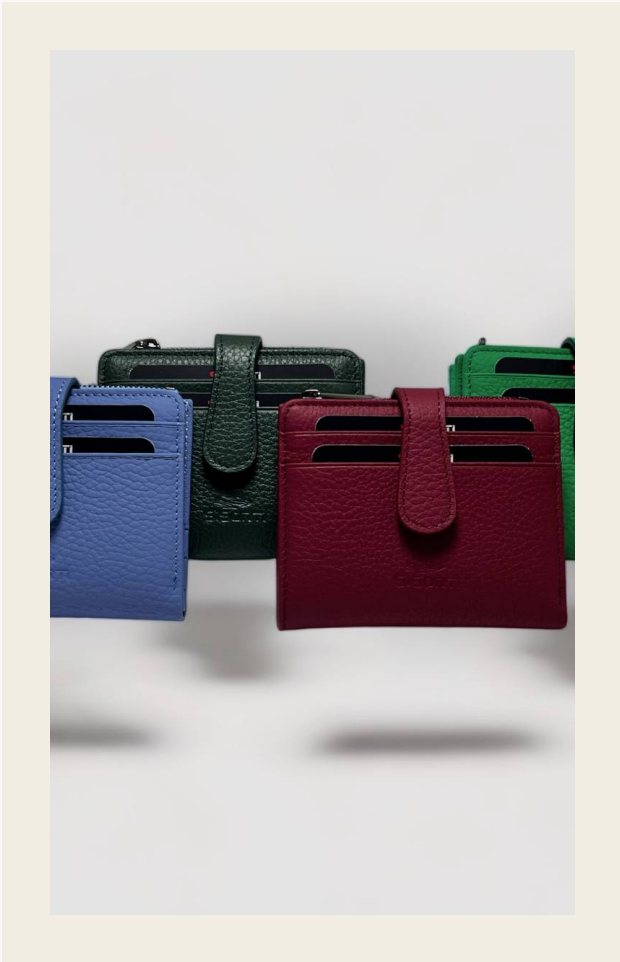

Lyra Card

Lyra Kart

REFERENCE	MOQ	LEAD TIME
SIS-C033	150 units	28 days