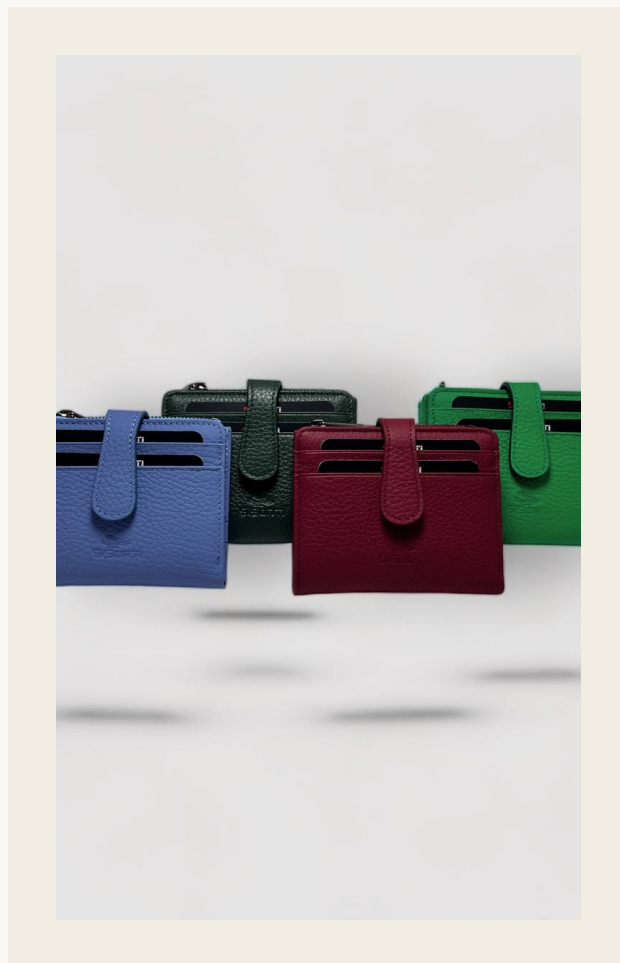

Olympia Card

Olympia Kart

REFERENCE	MOQ	LEAD TIME
SIS-C024	150 units	28 days