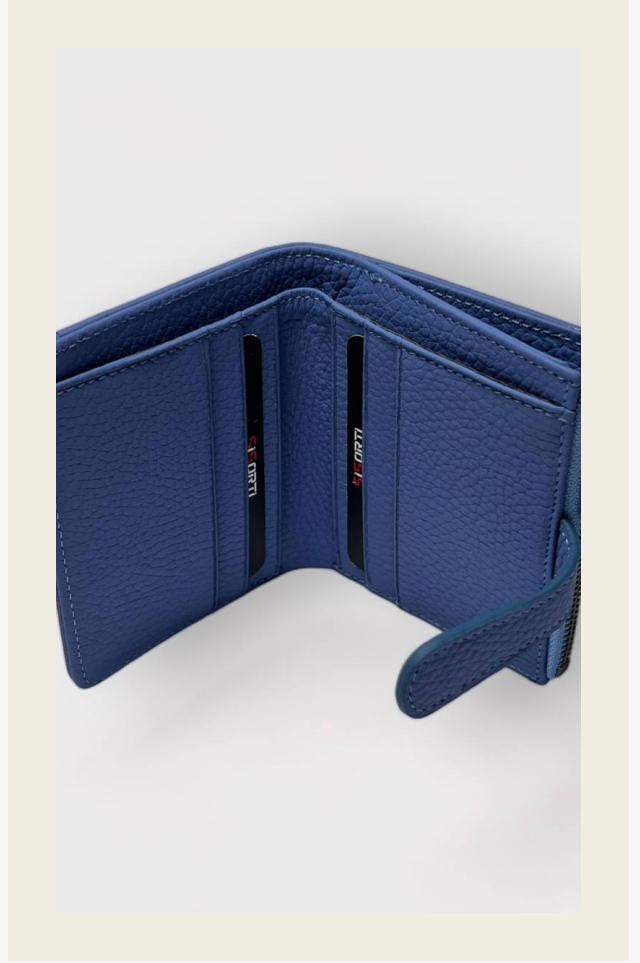

Asya Continental

Asya Continental

REFERENCE	MOQ	LEAD TIME
SIS-W052	100 units	35 days