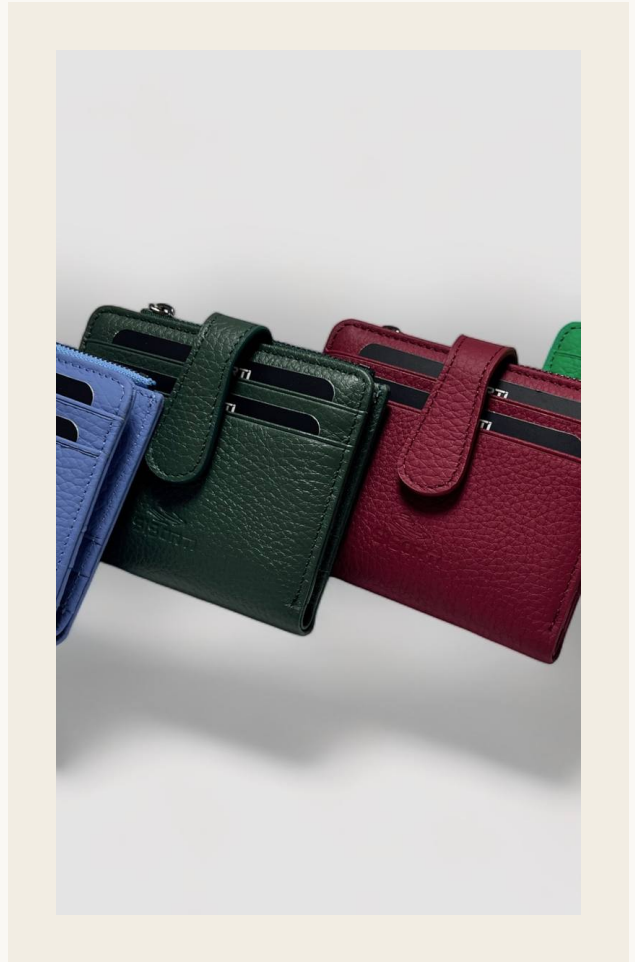

Esin Slim

Esin Slim

REFERENCE	MOQ	LEAD TIME
SIS-C034	150 units	28 days