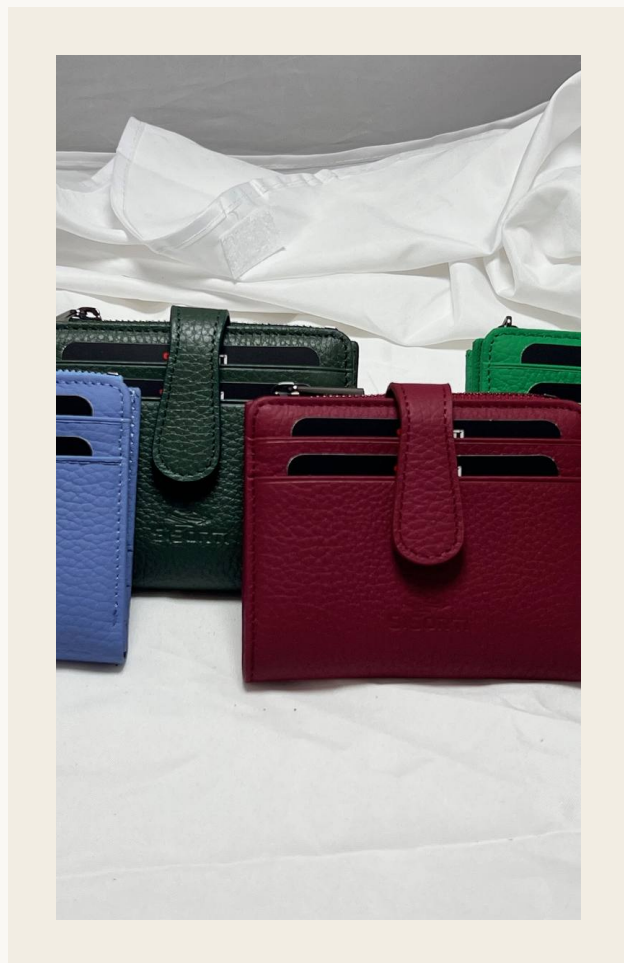

Athena Slim

Athena Slim

REFERENCE	MOQ	LEAD TIME
SIS-C020	150 units	28 days