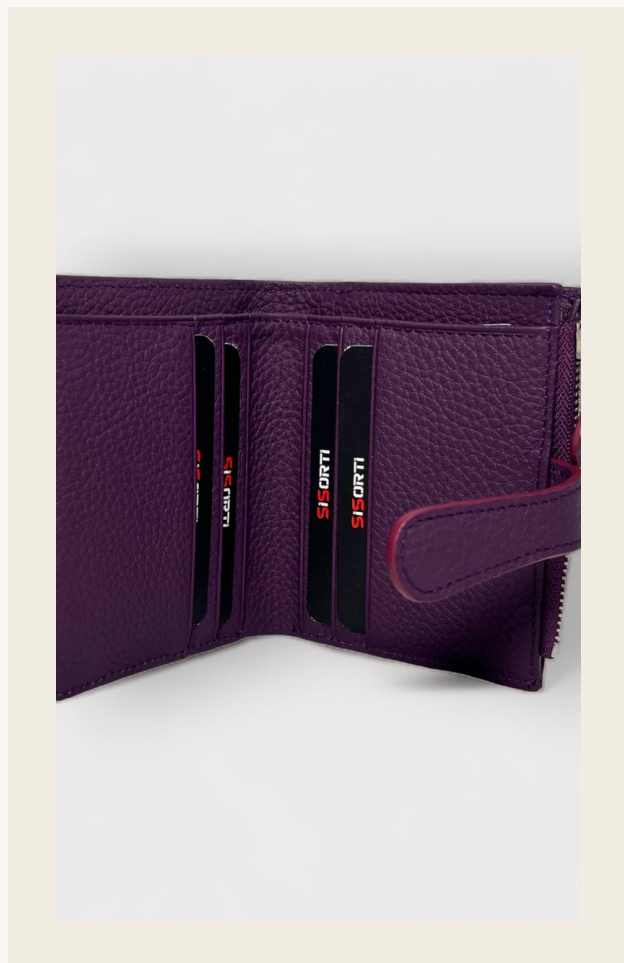

Lalin Zip

Lalin Zip

REFERENCE	MOQ	LEAD TIME
SIS-W008	100 units	35 days