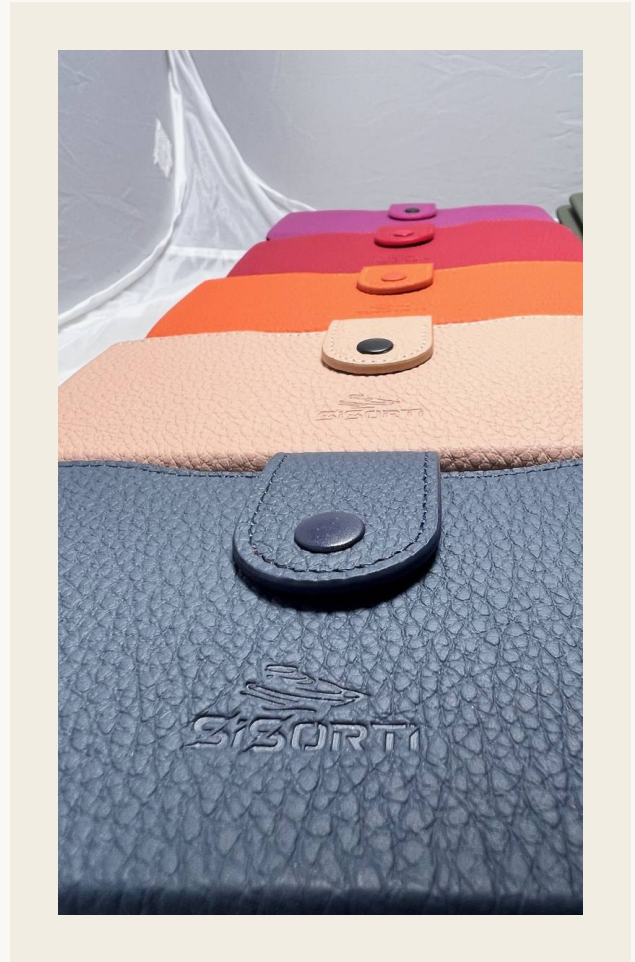

Galata Slim

Galata Slim

REFERENCE	MOQ	LEAD TIME
SIS-C008	150 units	28 days