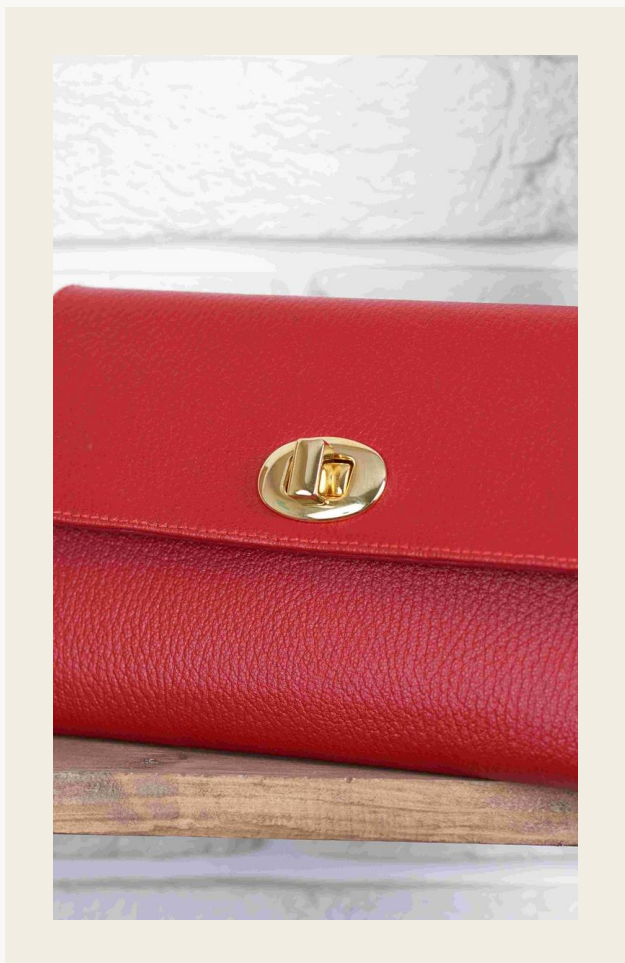

Cardo Passport

Cardo Pasaport

REFERENCE

SIS-A005

MOQ

100 units

LEAD TIME

35 days