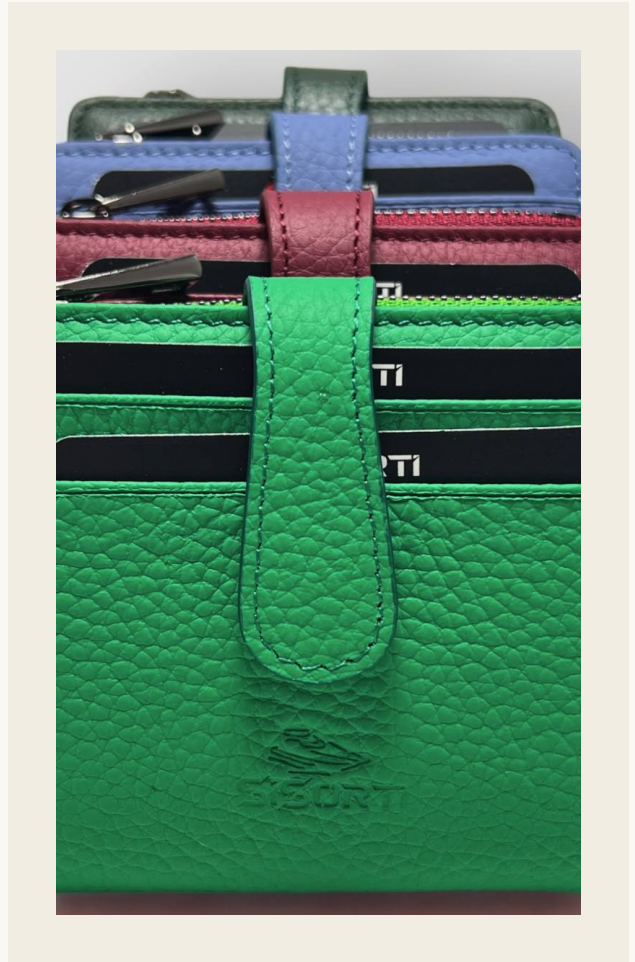

Ren Holder

Ren Kartlık

REFERENCE	MOQ	LEAD TIME
SIS-C036	150 units	28 days