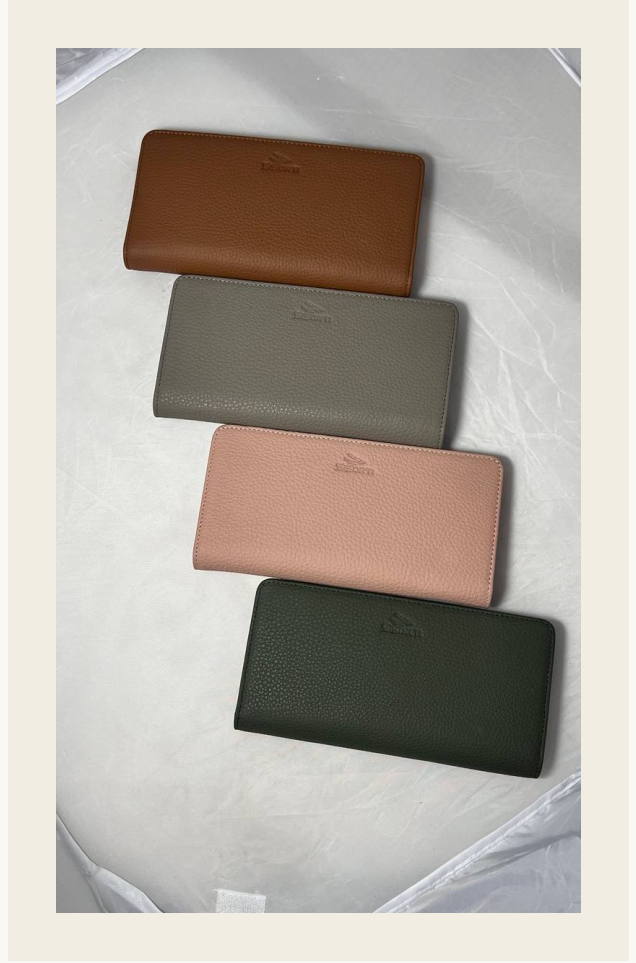

Anatolia Bifold

Anatolia Bifold

REFERENCE	MOQ	LEAD TIME
SIS-W036	100 units	35 days