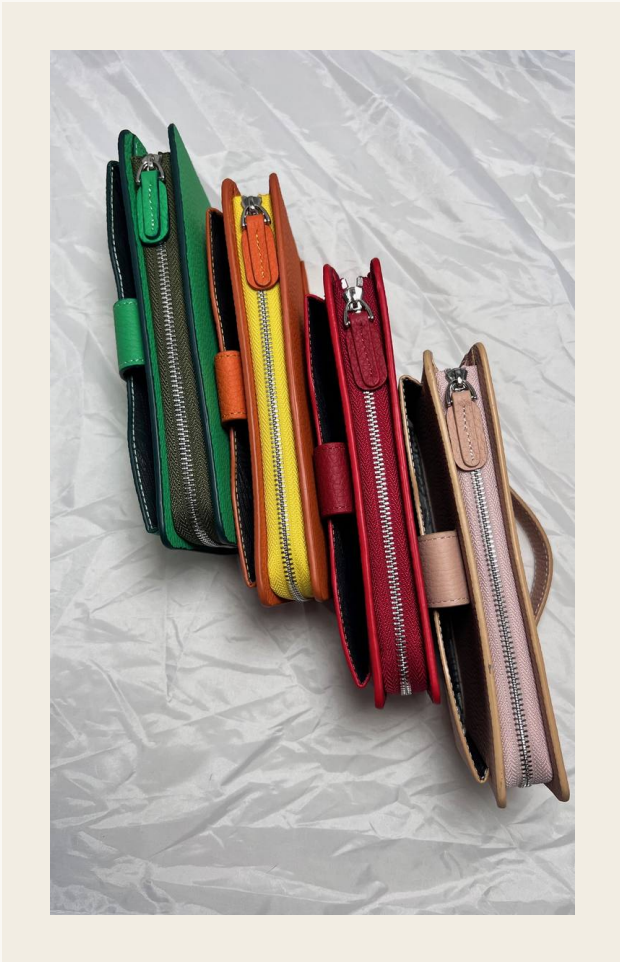

## Karaköy Pocket

*Karaköy Cep*

---

REFERENCE	MOQ	LEAD TIME
<b>SIS-C010</b>	<b>150 units</b>	<b>28 days</b>