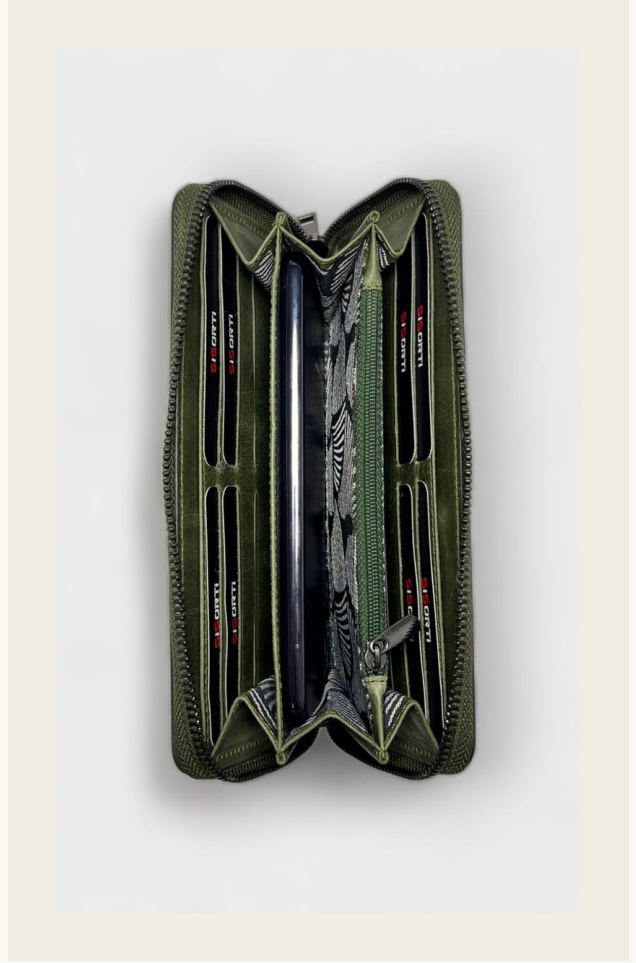

Selen Mini

Selen Mini

REFERENCE	MOQ	LEAD TIME
SIS-W016	100 units	35 days