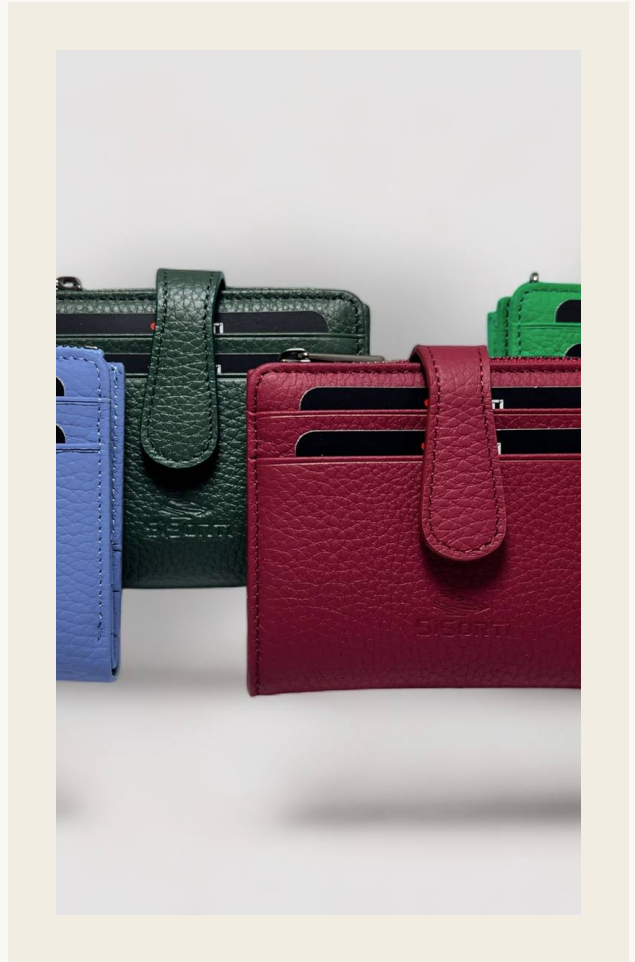

Ash Slim

Ash Slim

REFERENCE	MOQ	LEAD TIME
SIS-C042	150 units	28 days