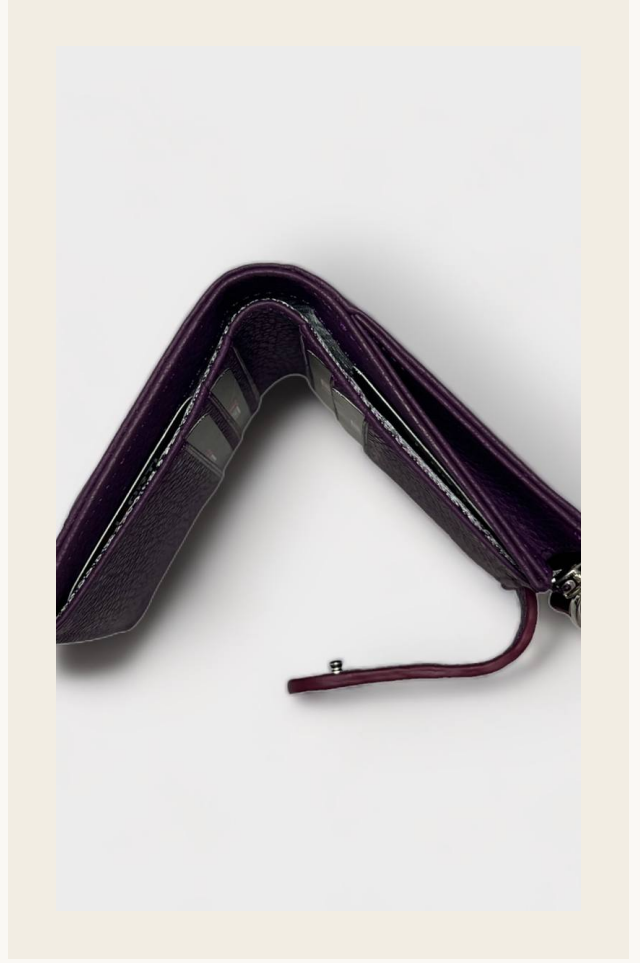

Iznik Trifold

Iznik Üçlü Cüzdan

REFERENCE	MOQ	LEAD TIME
SIS-M024	100 units	35 days