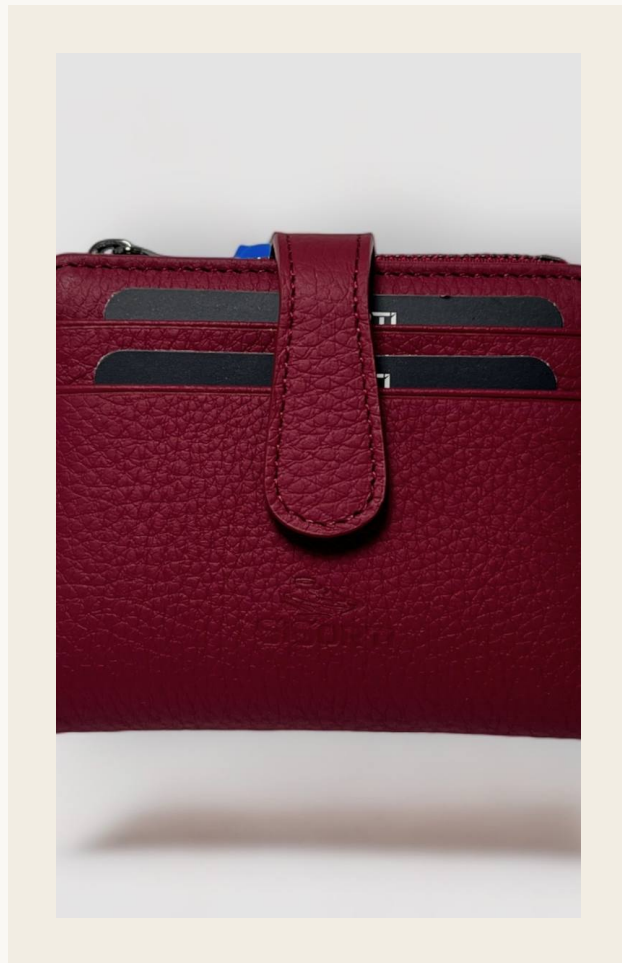

Bilge Bifold

Bilge Bifold

REFERENCE	MOQ	LEAD TIME
SIS-W042	100 units	35 days