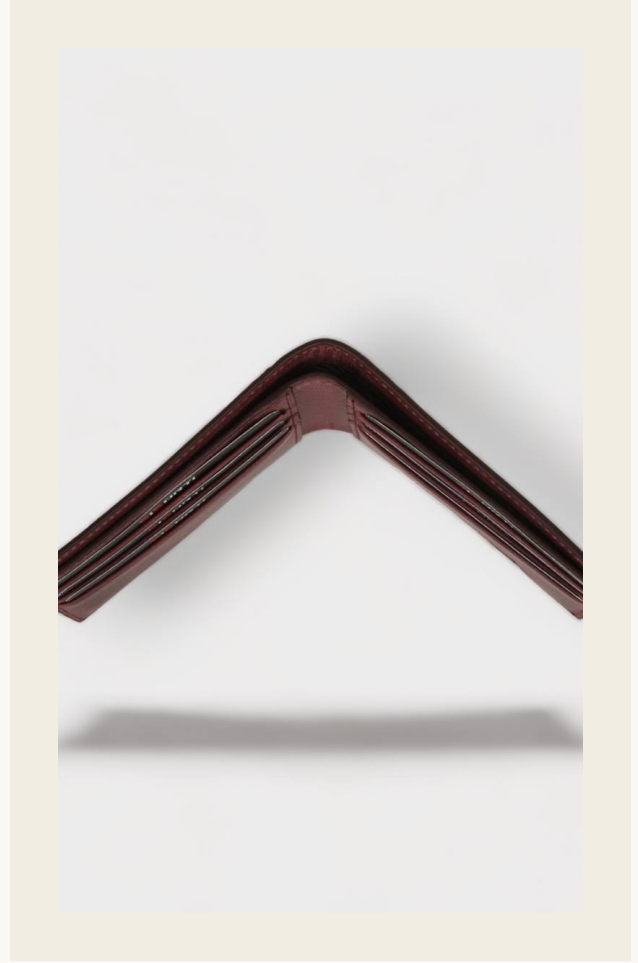

Phoenix Long

Phoenix Uzun

REFERENCE	MOQ	LEAD TIME
SIS-M026	100 units	35 days