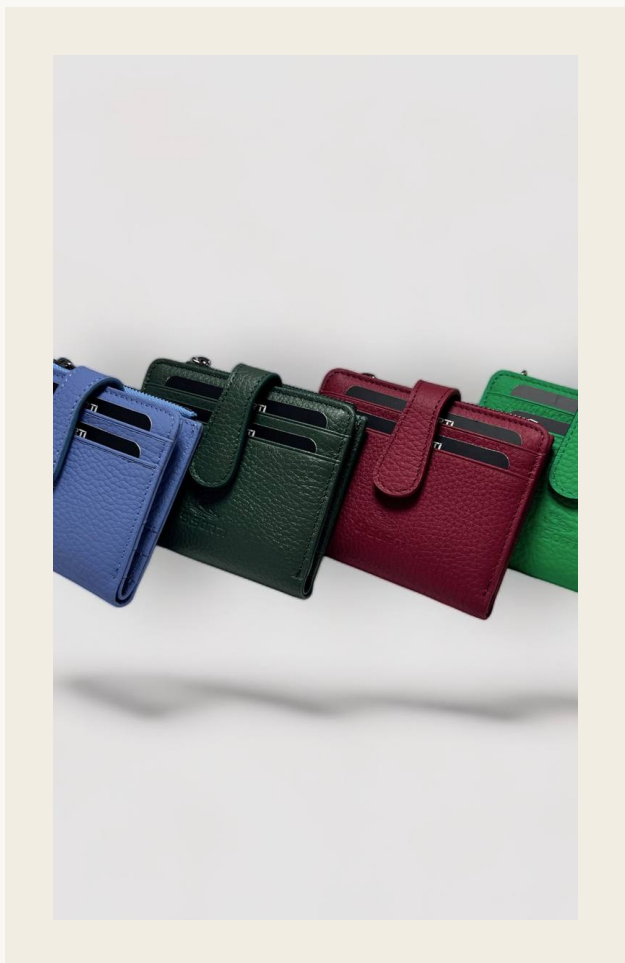

Truva Slim

Truva Slim

REFERENCE	MOQ	LEAD TIME
SIS-C013	150 units	28 days