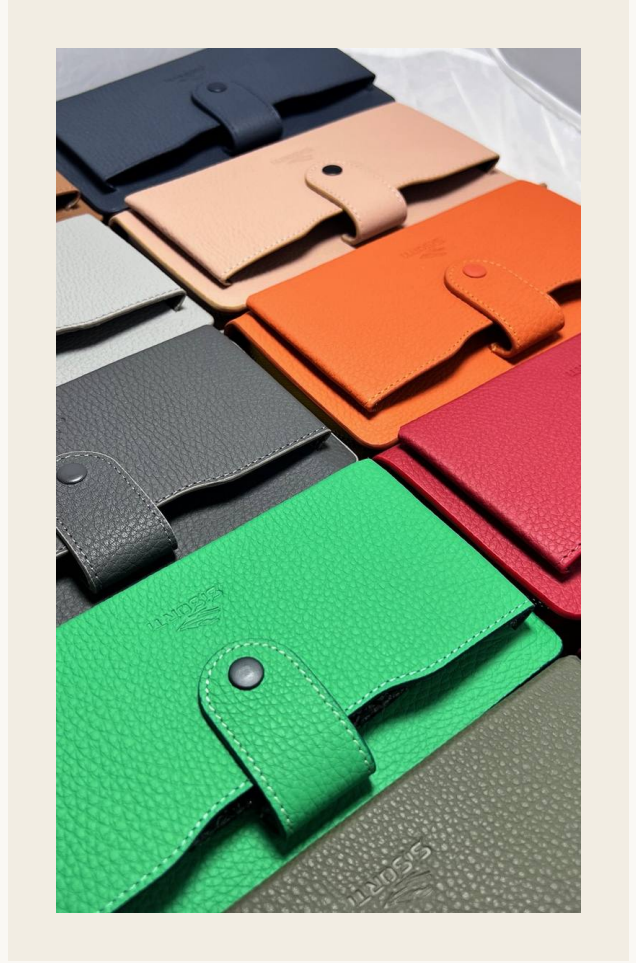

Aksaray Pocket

Aksaray Cep

REFERENCE	MOQ	LEAD TIME
SIS-C018	150 units	28 days