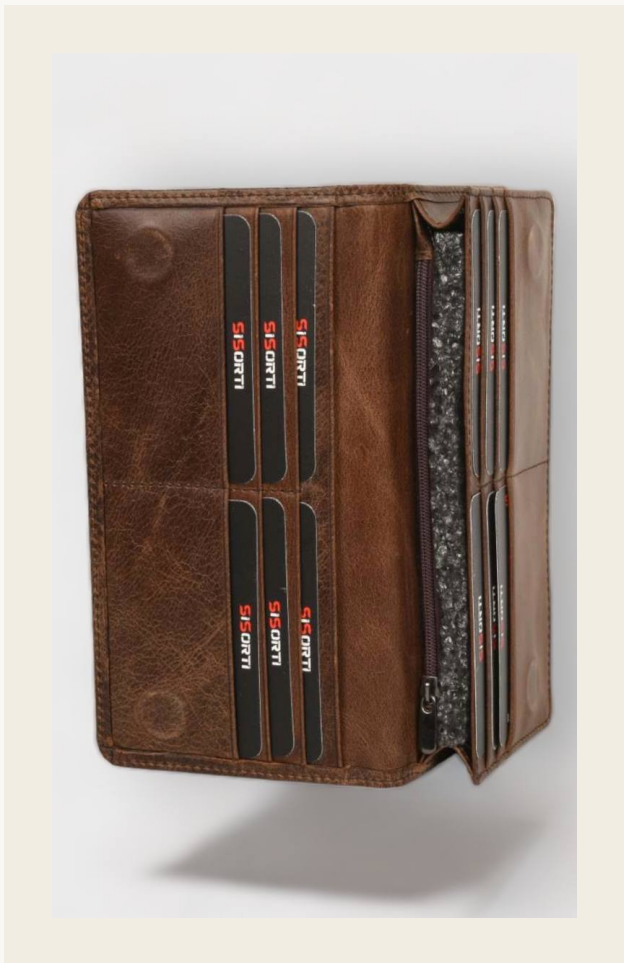

Beren Compact

Beren Compact

REFERENCE	MOQ	LEAD TIME
SIS-W045	100 units	35 days